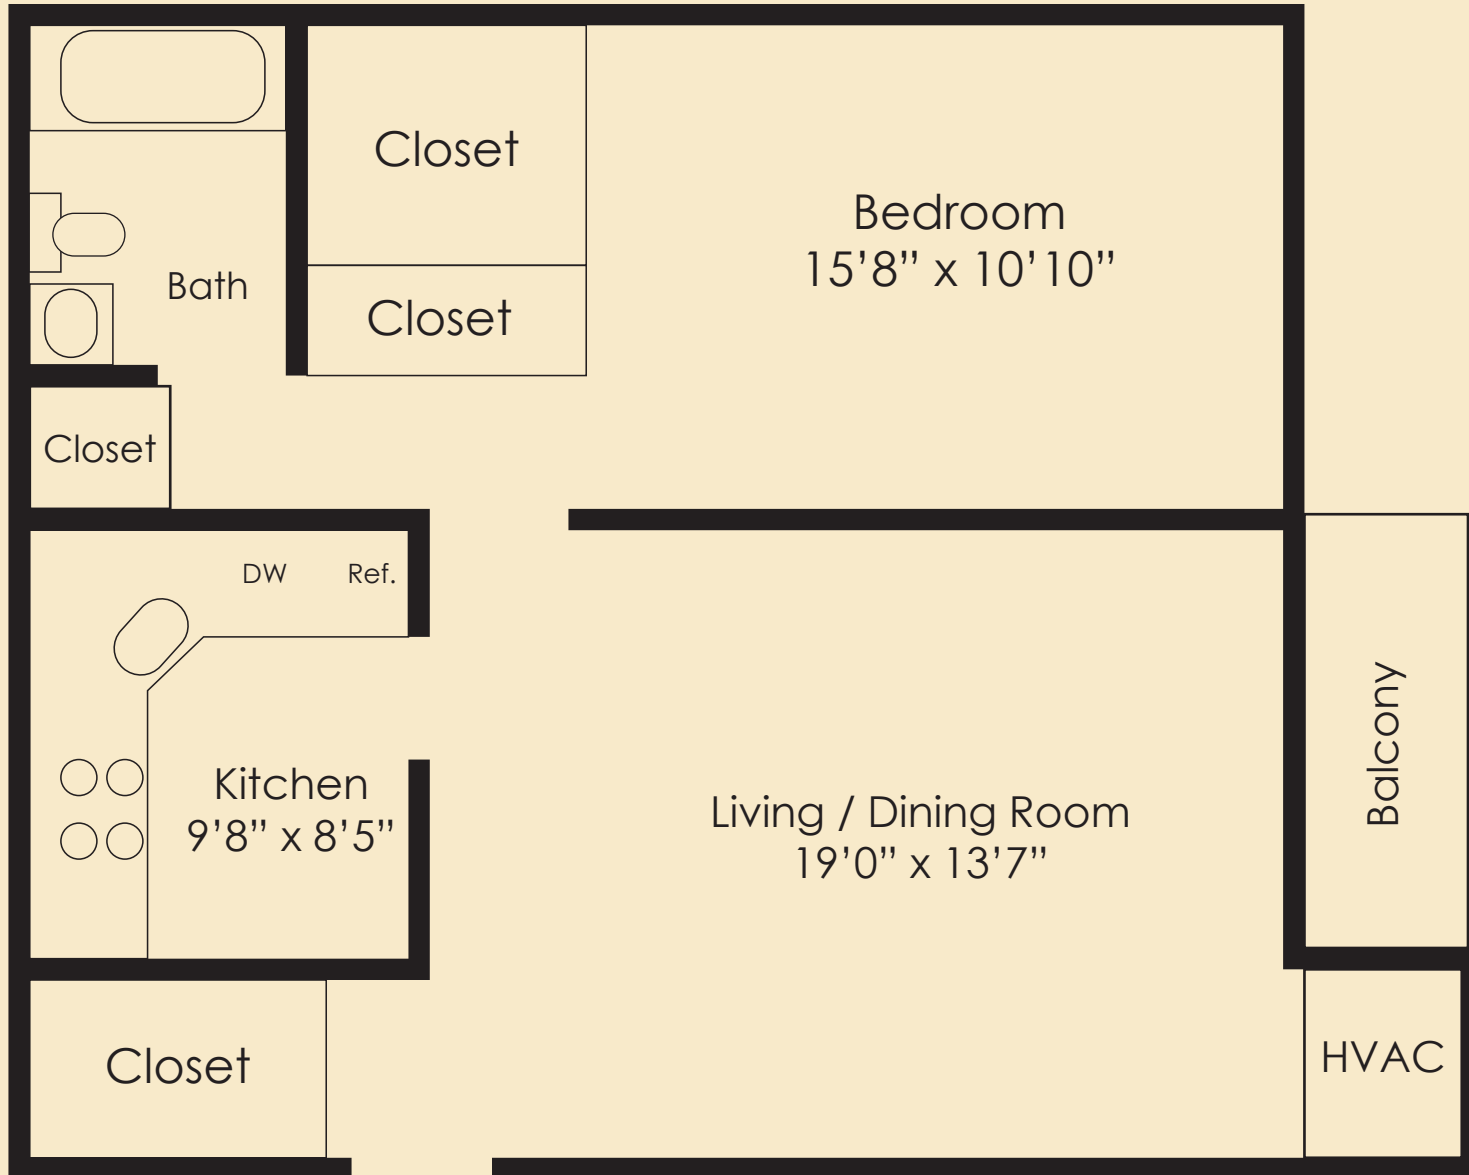

Carriage House

705 square feet
1 Bedroom, 1 Bathroom

Managed by:

(201) 487-1500