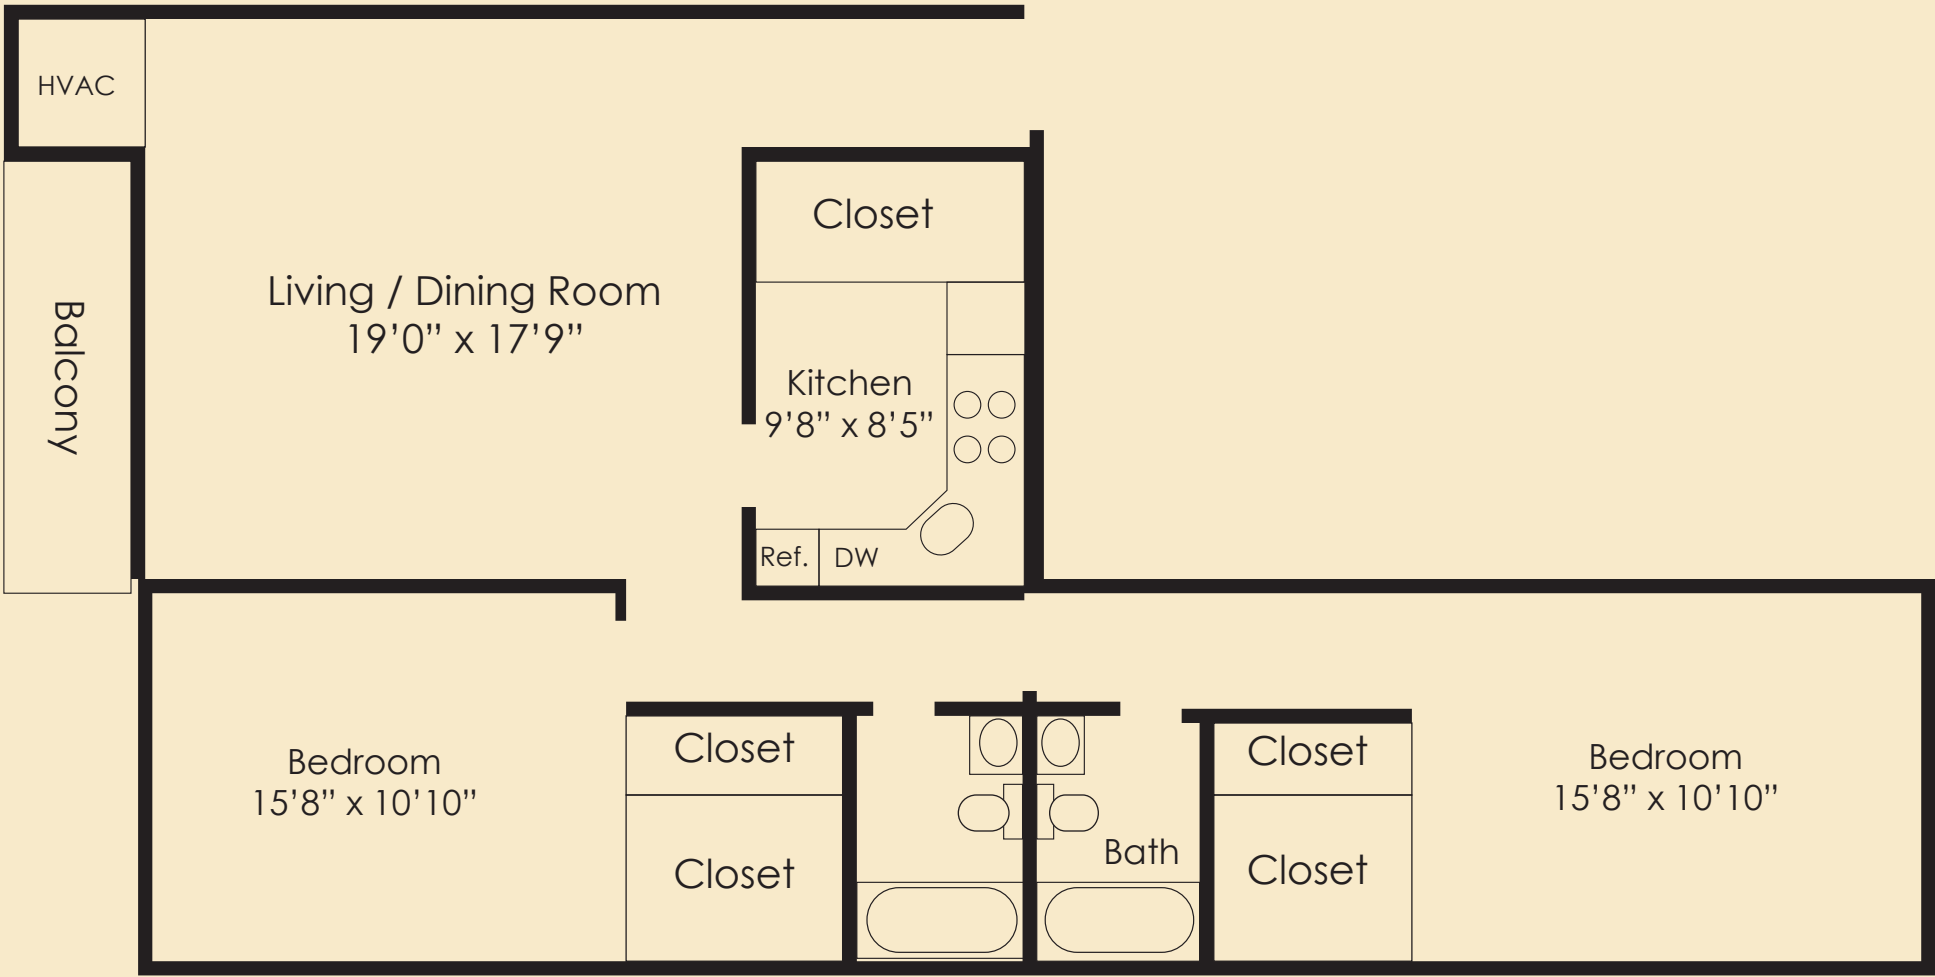

# Carriage House

1,046 square feet  
2 Bedrooms, 2 Bathrooms

Managed by:

(201) 487-1500

# Carriage House

942 square feet  
2 Bedrooms, 1 Bathroom

Managed by:

(201) 487-1500

# Carriage House

837 square feet

2 Bedrooms, 1 Bathroom

Managed by:

(201) 487-1500