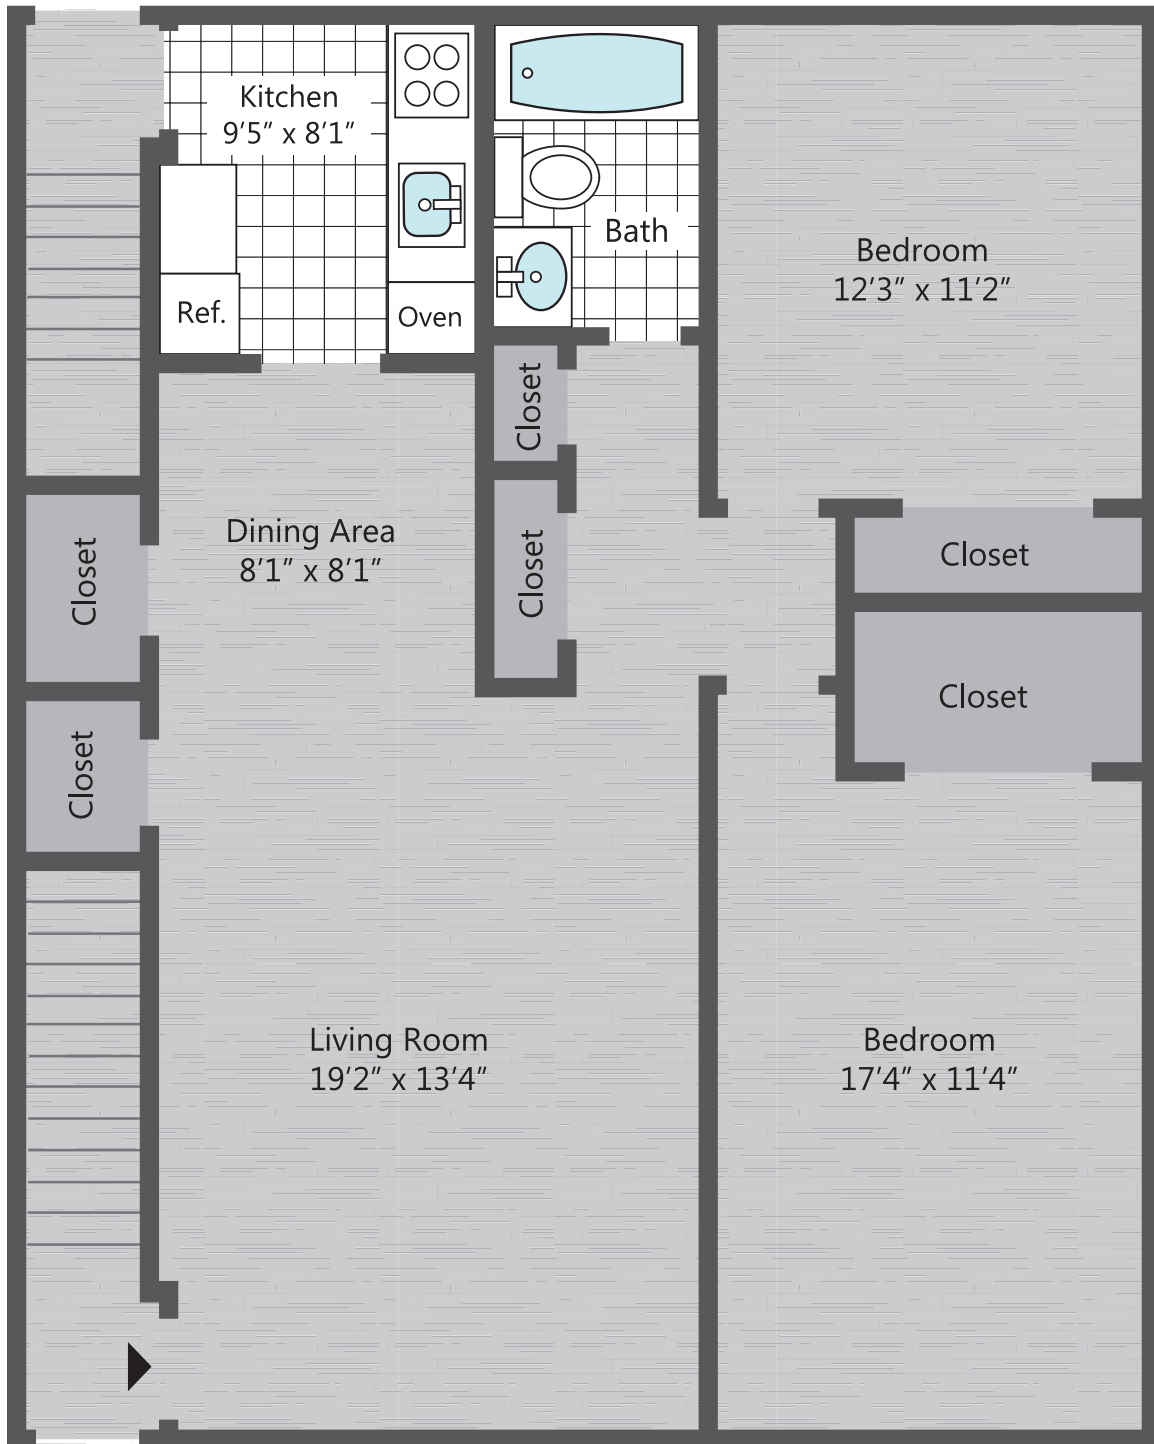

Summit Manor

1 Bedroom, 1 Bathroom 850 Square Feet

www.hekemian.com

Summit Manor

2 Bedroom, 1 Bathroom 1000 Square Feet

www.hekemian.com