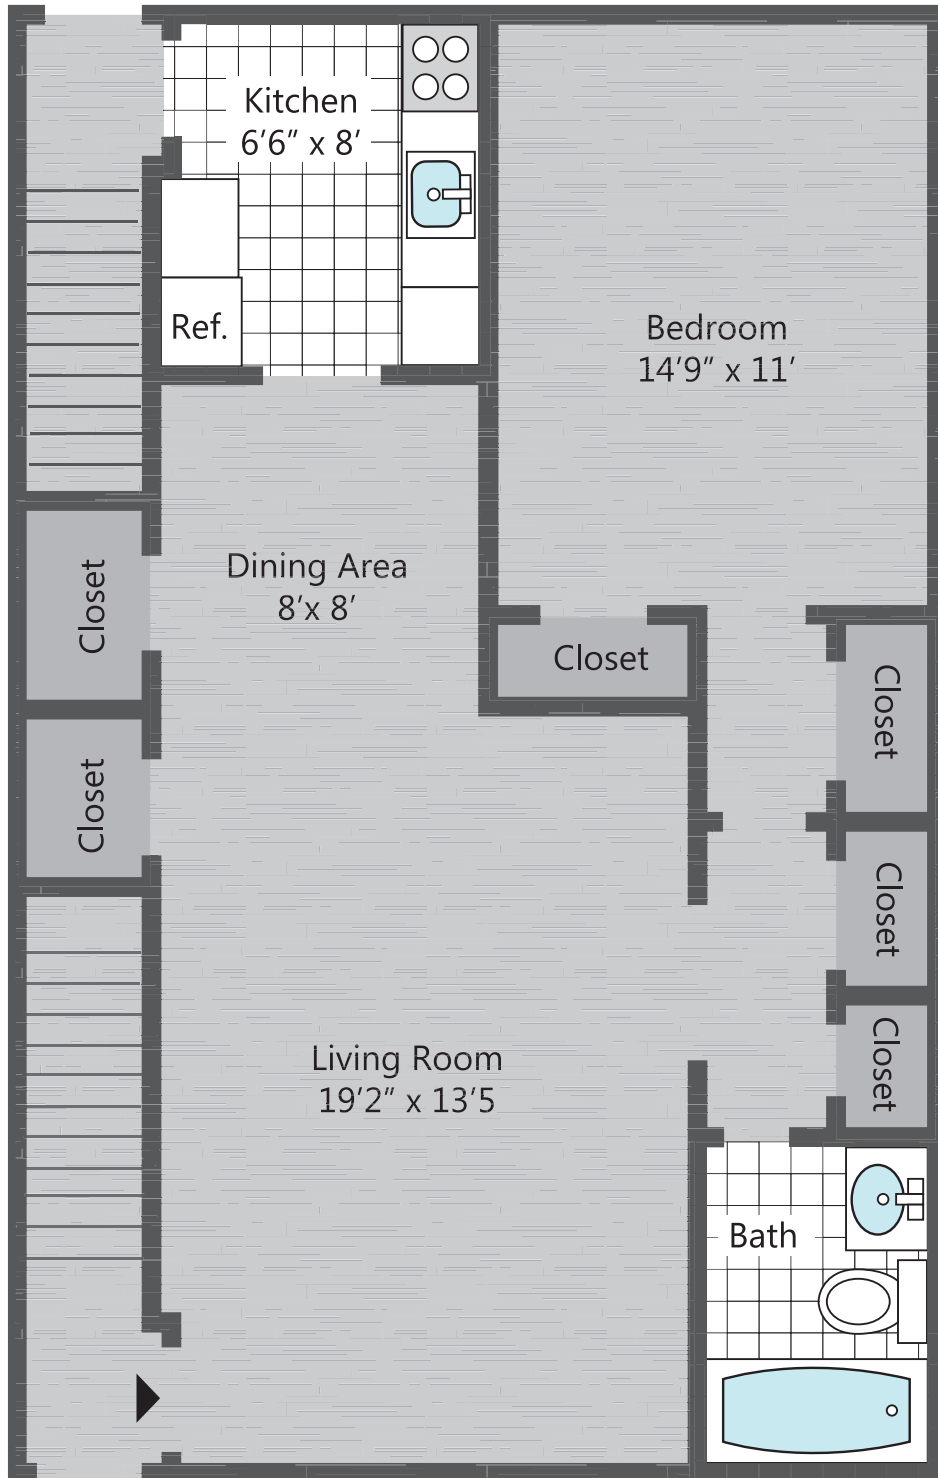

Summit Manor

1 Bedroom, 1 Bathroom 850 Square Feet

www.hekemian.com

Summit Manor

2 Bedroom, 1 Bathroom 1000 Square Feet

www.hekemian.com