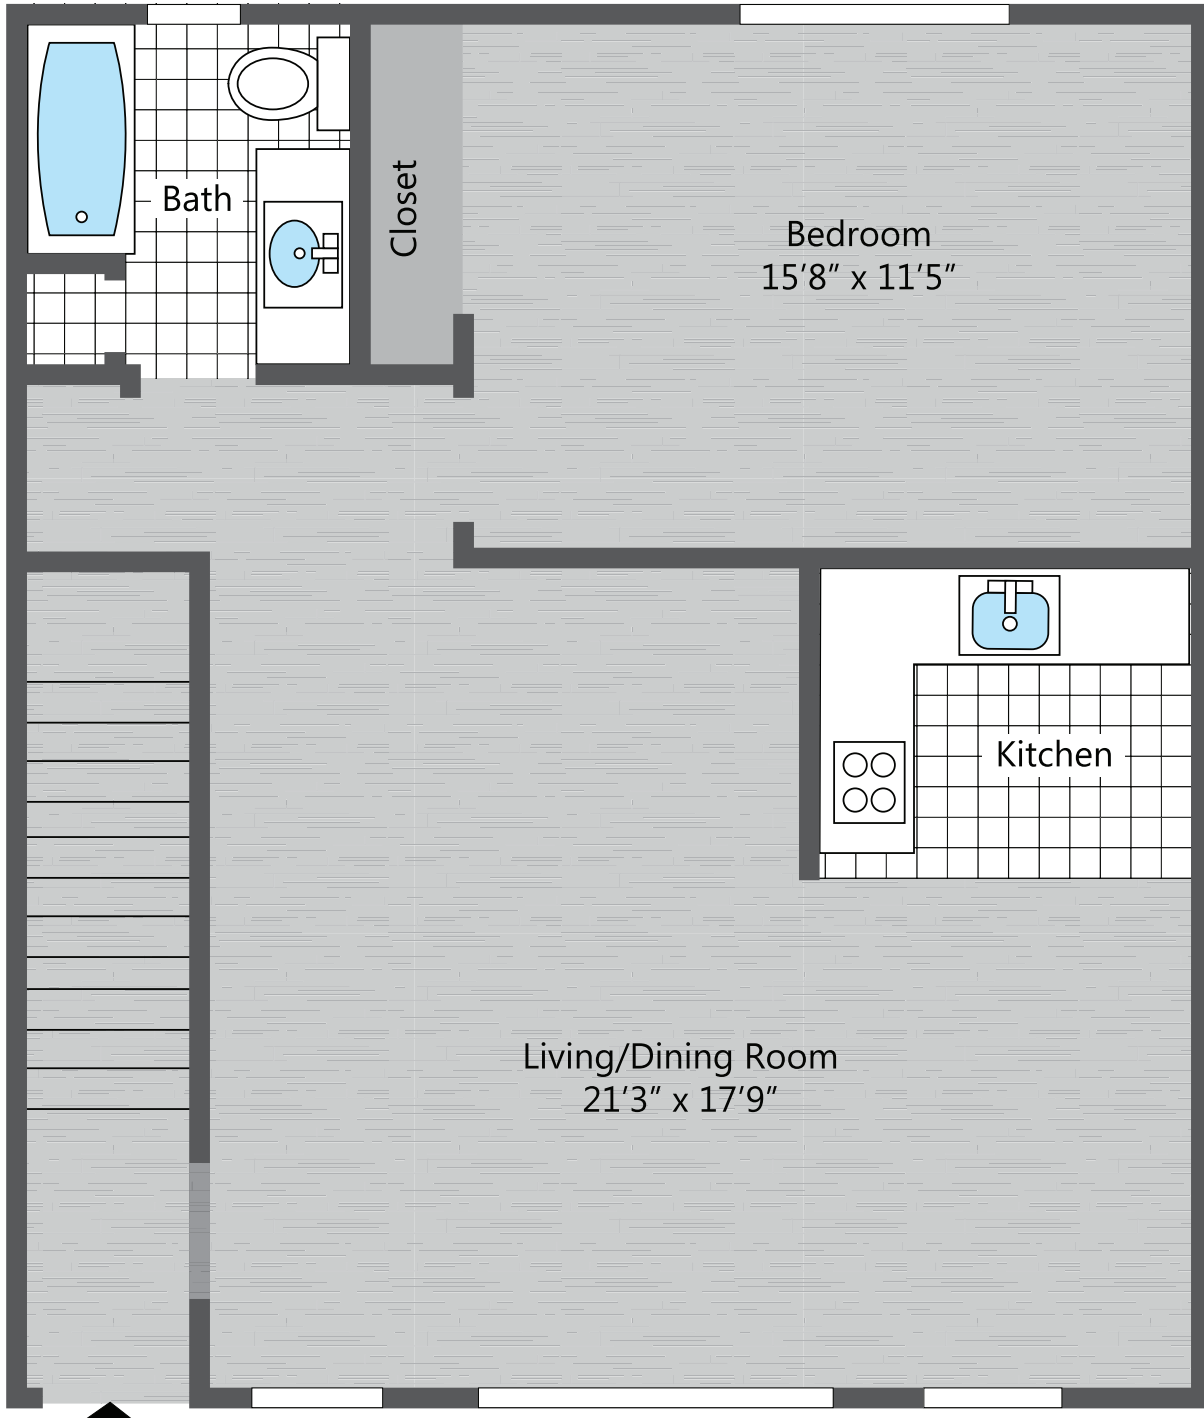

  
*Pompton Hills*  
APARTMENTS

1 Bedroom, 1 Bathroom 525 Square Feet

[www.hekemian.com](http://www.hekemian.com)

  
*Pompton Hills*  
APARTMENTS

1 Bedroom, 1 Bathroom 545 Square Feet

[www.hekemiah.com](http://www.hekemiah.com)

  
*Pompton Hills*  
APARTMENTS

1 Bedroom, 1 Bathroom 735 Square Feet

[www.hekemian.com](http://www.hekemian.com)