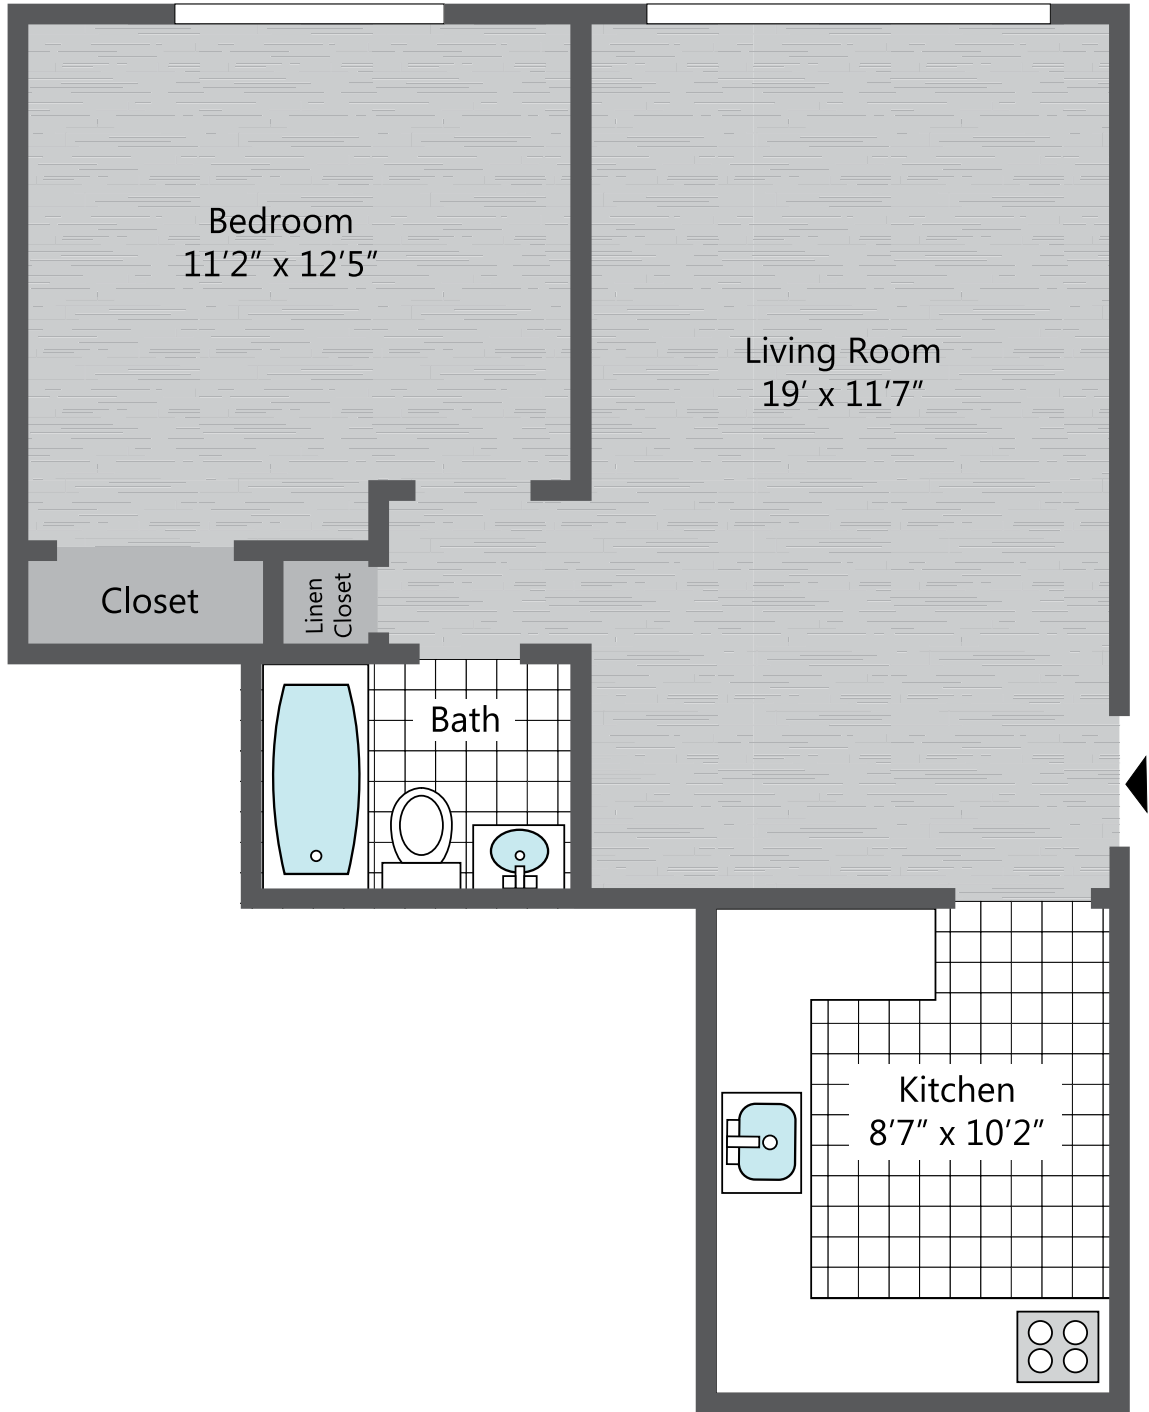

  
*Pompton Hills*  
APARTMENTS

1 Bedroom, 1 Bathroom 525 Square Feet

[www.hekemian.com](http://www.hekemian.com)

  
*Pompton Hills*  
APARTMENTS

1 Bedroom, 1 Bathroom 545 Square Feet

[www.hekemiah.com](http://www.hekemiah.com)

  
*Pompton Hills*  
APARTMENTS

1 Bedroom, 1 Bathroom 735 Square Feet

[www.hekemian.com](http://www.hekemian.com)